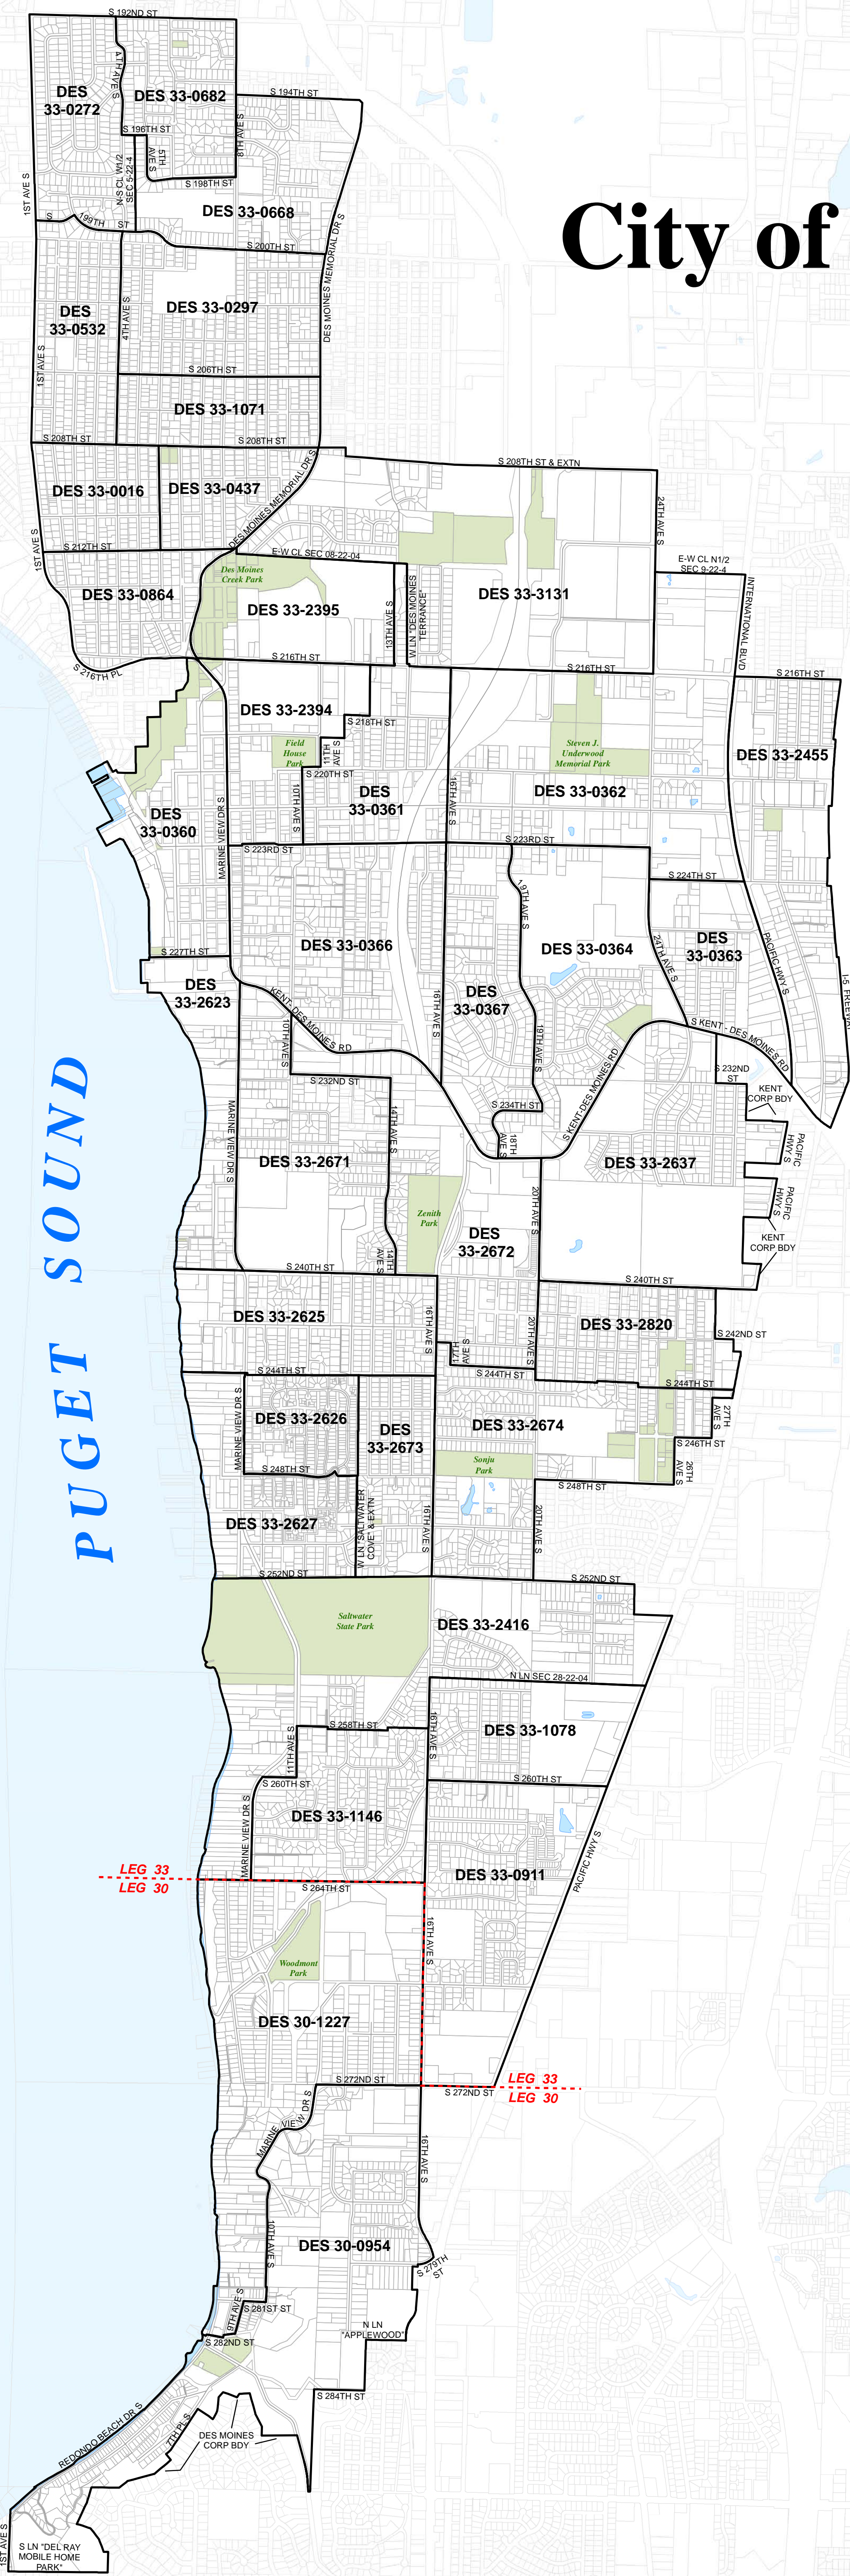

City of Des Moines

PUGET SOUND