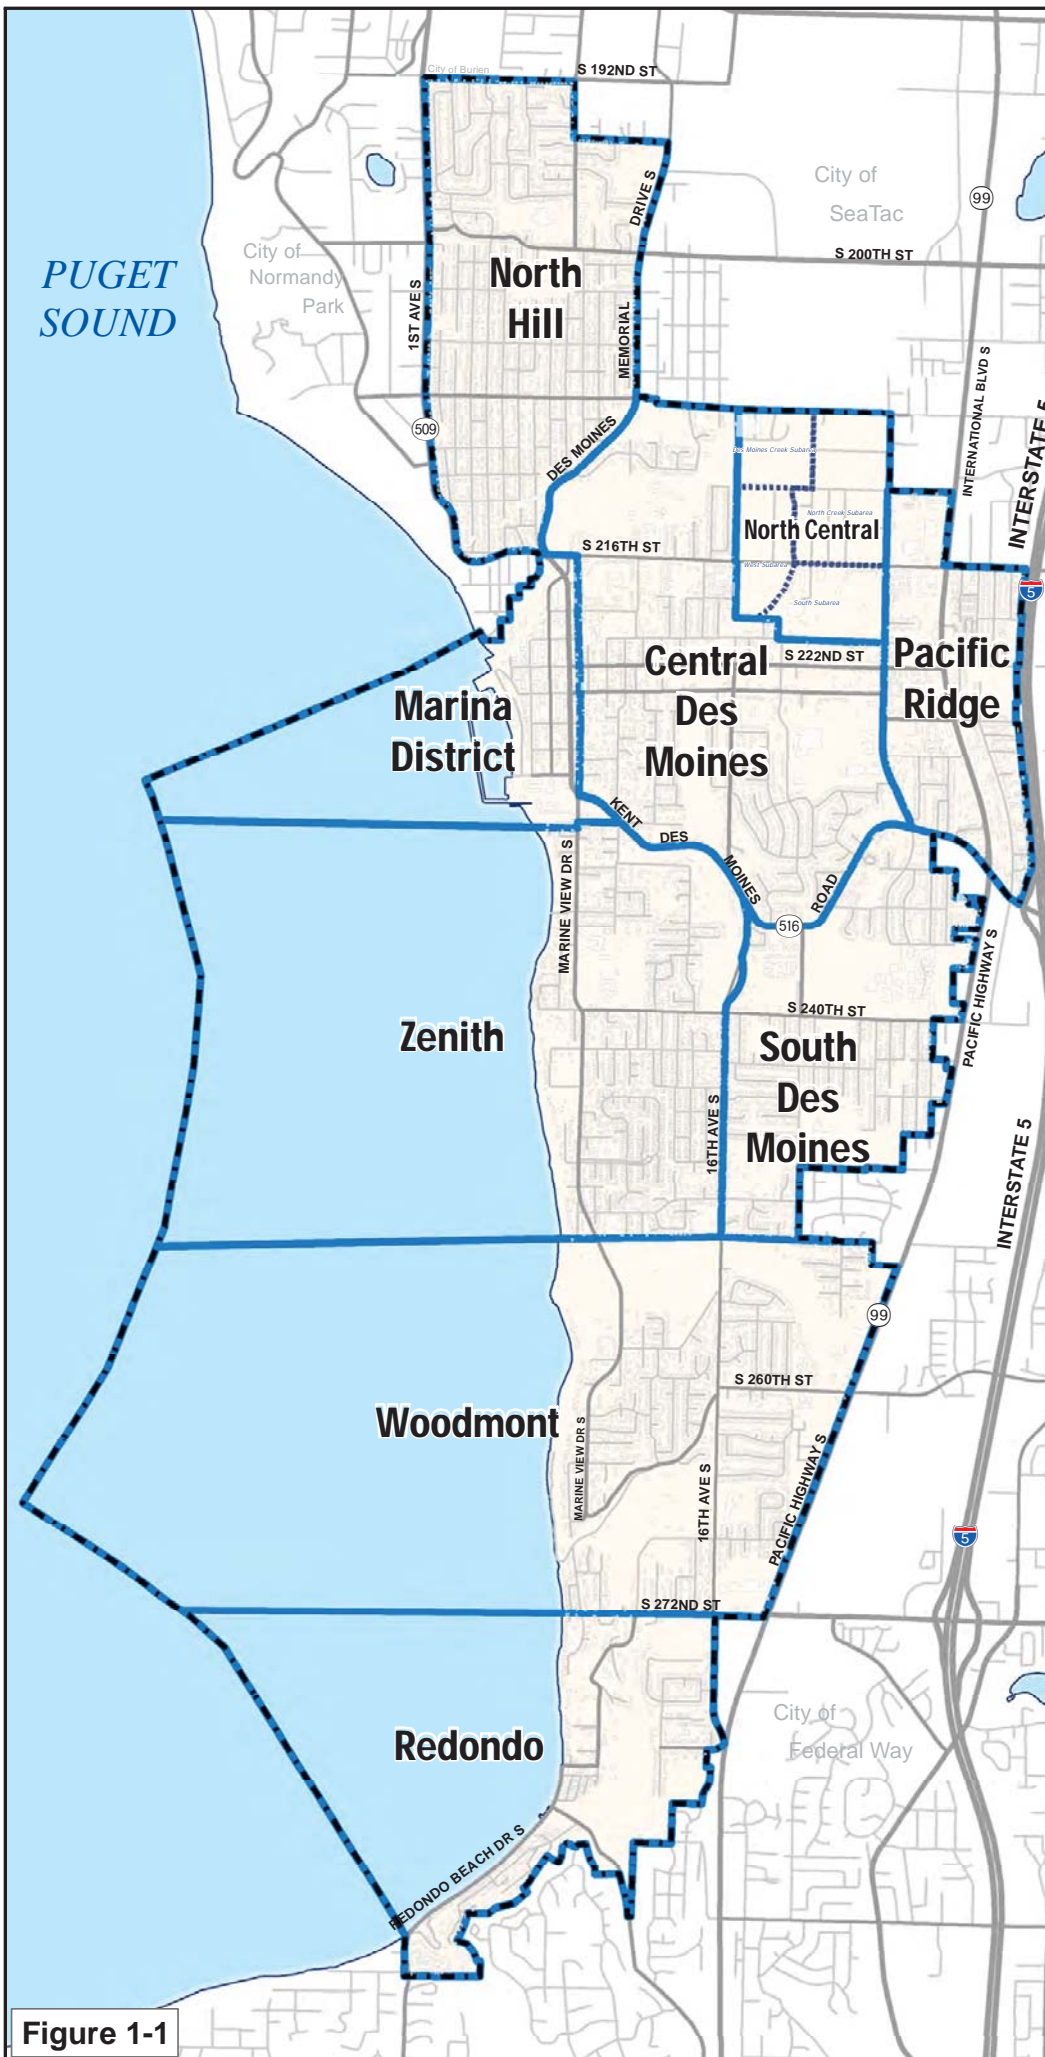

City of Des Moines Comprehensive Plan Neighborhood Planning Areas

- Des Moines City Limits
- Planning Area Boundary
- North Central Subareas

**CITY OF DES MOINES
COMPREHENSIVE PLAN MAP SERIES**
This map series is intended for general planning purposes related to the City of Des Moines Comprehensive Plan.

Community Development
21630 11th Ave S, Suite D
Des Moines, WA 98198-6398
PHONE: (206) 870-7576 * FAX: (206) 870-6544
WEB: <http://www.desmoineswa.gov>

Figure 1-1