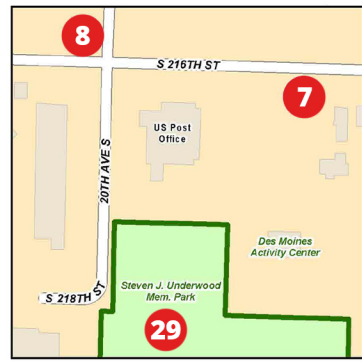

Des Moines and Redondo Sculpture and Mural Map